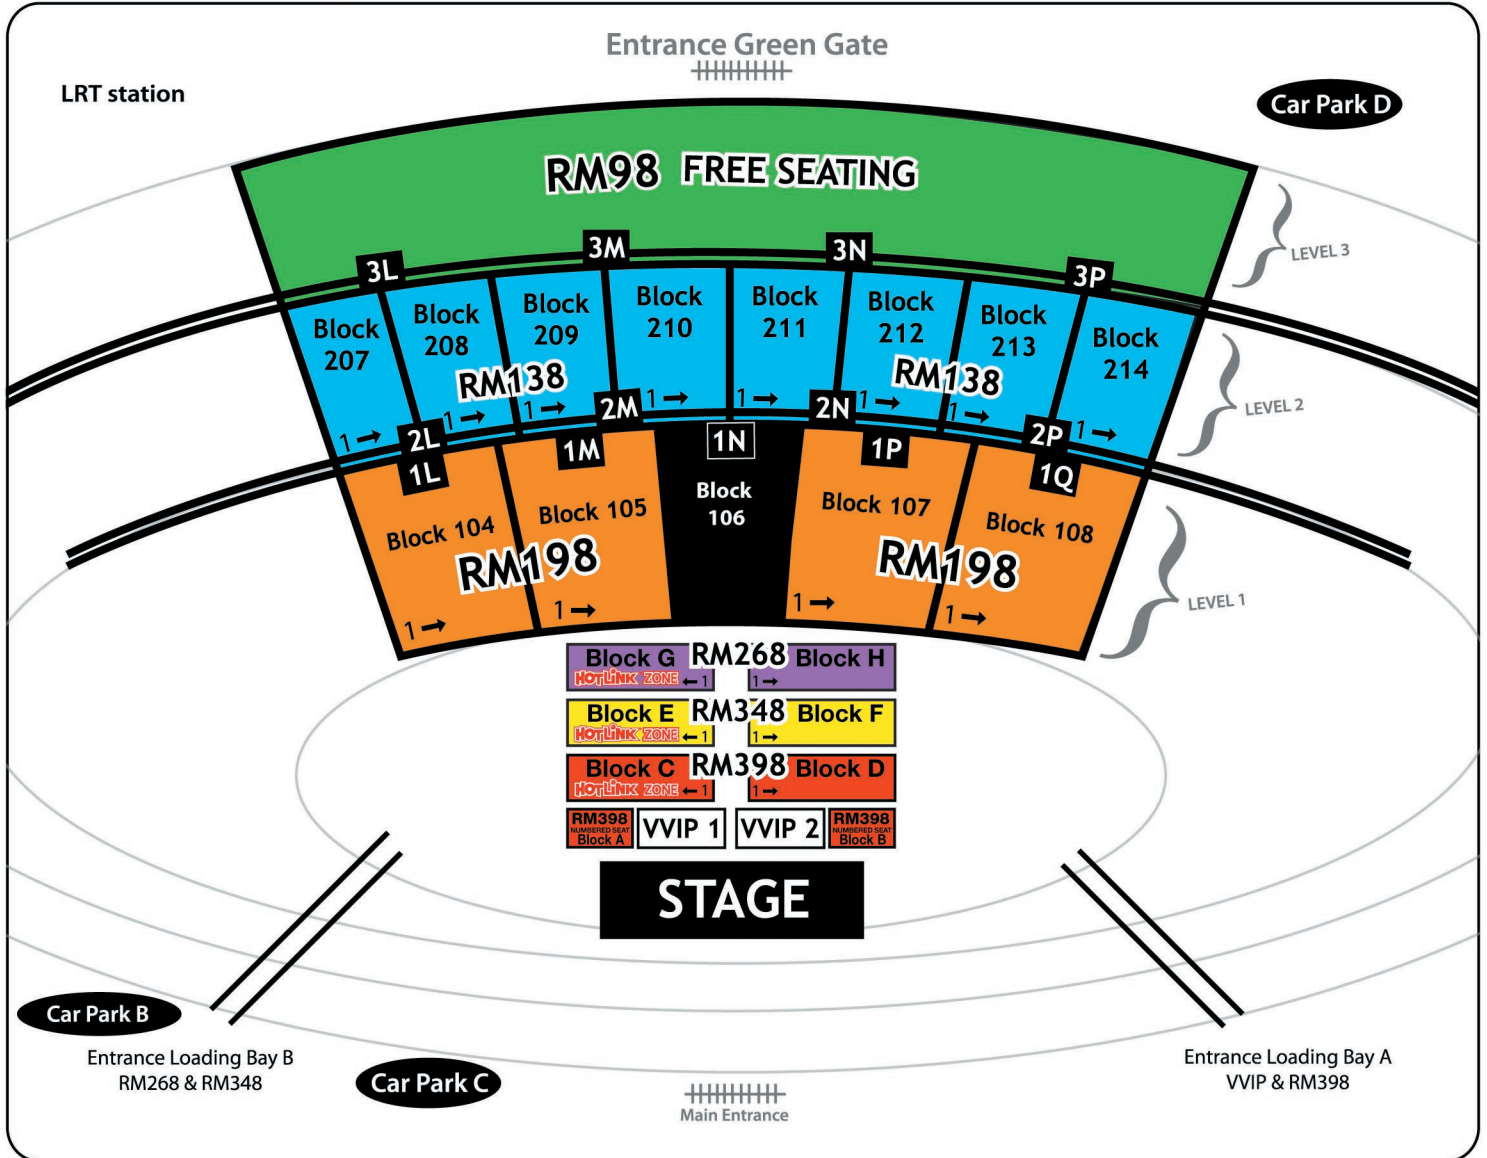

S.H.E

is the One

變而為一 — 2010大馬演唱會
Live in Malaysia 2010

Date: 6 March 2010, Saturday | Time: 8:00pm | Venue: National Stadium, Bukit Jalil

*for more information, please contact us at Galaxy's hotline: +6 03 2282 2020 or visit us at <http://www.galaxy.com.my>

Conditions:

1. One admission per ticket. [regardless of age]
2. NO cameras, camcorders and audio tape recorders, analog or digital are permitted into the concert area. The organiser reserves right to take action against any persons who breach any of the above terms and conditions.
3. No cancellation, refund or exchanges are allowed once tickets are sold.
4. The organiser shall not be liable or responsible for any loss or damage on tickets sold.
5. Ticket may not be resold or offered for sale.
6. TICKET SHOULD BE RETAINED FOR FUTURE PURPOSES.

附帶條件:

1. 一張入門票只供一人進入。[不論任何年齡]
2. 不可攜帶攝影機，錄音機，數碼相機，菲林相機。如有違例，主辦單位有權採取行動。
3. 已購買的門票，不能取消，不能退票或換票。
4. 主辦單位將不負責任何遺失，損壞或撕爛的入門票。后果自負。
5. 入門票不能轉賣或提供銷售。
6. 請保留入門票票根，以供其它用途。

NUMBERED SEAT :

- | | |
|---|---|
| ■ RM 395 + RM 3 | ■ RM 195 + RM 3 |
| ■ RM 345 + RM 3 | ■ RM 135 + RM 3 |
| ■ RM 265 + RM 3 | |

FREE SEATING :

- | |
|---|
| ■ RM 95 + RM 3 |
|---|

(INCLUSIVE OF RM3 PROCESSING FEE)

Concert Organiser :

銀河 Galaxy
Celebrating 16th Anniversary